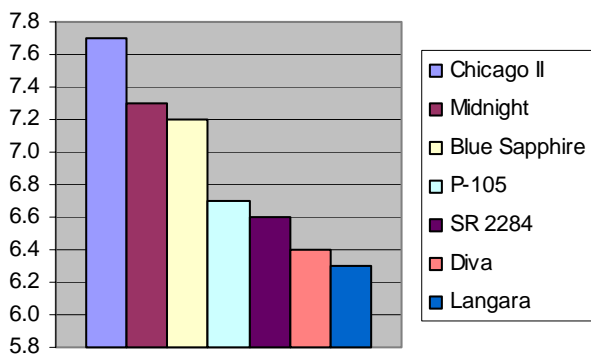

CHARACTERISTICS

Blue Sapphire is a member of the newest generation of big-seeded type Kentucky Bluegrass.

After nearly six years of development of careful poly-cross tracking, Blue Sapphire provides year round color, excellent wear tolerance and improved diseases resistance..

As more dark, rich varieties come to market, cultivar color quality and stability will become more important. Blue Sapphire features a level of color quality that you will notice years after establishment.

Blue Sapphire has shown improved resistance to patch diseases, crown rust, dollar spot and red thread.

TRIAL DATA

2000 National Kentucky Bluegrass Test
20001-05 Progress Report
Genetic Color
Ratings 1-9, 9=Dark Green