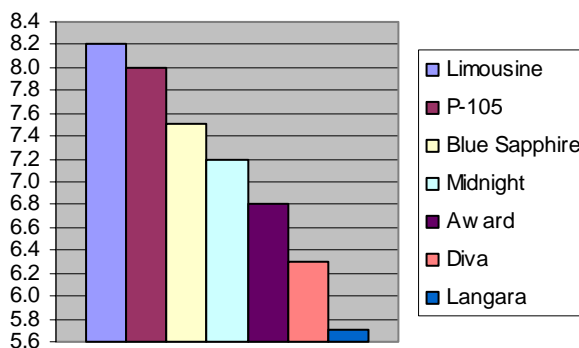

TRIAL DATA

2000 National Kentucky Bluegrass Test
2001-05 Progress Report
Wear Tolerance
Ratings 1-9, 9=Maximum Tolerance

SEEDING RATES

3-4 LBS/1,000 square feet for new establishment
1-2 LBS/1,000 square feet for overseeding

BENEFITS

- Excellent Wear Tolerance
- Dark Year Round Color
- Good Disease Resistance
- Suited for residential lawns, sports fields and some golf course applications