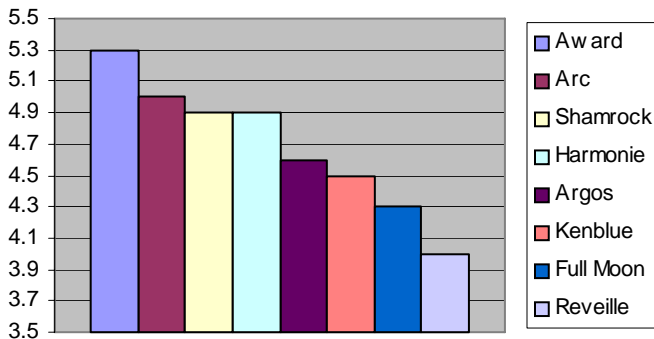

Kentucky Bluegrass

Arc

Product Sheet

CHARACTERISTICS

Arc Kentucky Bluegrass is a new generation big seeded variety type. This improved variety has shown fast emergence and quick establishment in recent trials.

The parental lines of **Arc** include Wildwood and Baron Kentucky Bluegrass. **Arc** produces a dark green medium width leaf blade while offering good resistance to Rust, Drechslera and Anthracnose.

When looking for a variety where the application use is for home lawns, commercial properties, golf course roughs and parks consider **Arc** Kentucky Bluegrass!

TRIAL DATA

2008-2009 Data from University of Rhode Island
Summary Overall Quality Mean
Ratings 1-9, 9=Ideal Turf
LSD 0.8