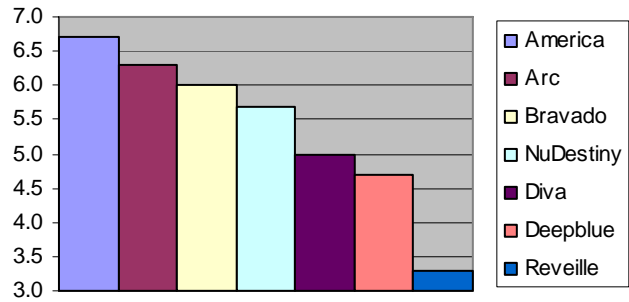

Kentucky Bluegrass

Arc

Product Sheet

CHARACTERISTICS

Arc Kentucky Bluegrass is a new generation big seeded variety type. This improved variety has shown fast emergence and quick establishment in recent trials.

The parental lines of **Arc** include Wildwood and Baron Kentucky Bluegrass. **Arc** produces a dark green medium width leaf blade while offering good resistance to Rust, Drechslera and Anthracnose.

When looking for a variety where the application use is for home lawns, commercial properties, golf course roughs and parks consider **Arc** Kentucky Bluegrass!

TRIAL DATA

2008-2009 Data from University of Rhode Island
 Summary Overall Quality Mean
 Ratings 1-9, 9=Ideal Turf
 LSD 0.8

TRIAL DATA

2008-2009 Data from University of Rhode Island
 Establishment Mean
 Ratings 1-9, 9=Quickest Establishment
 LSD 1.5