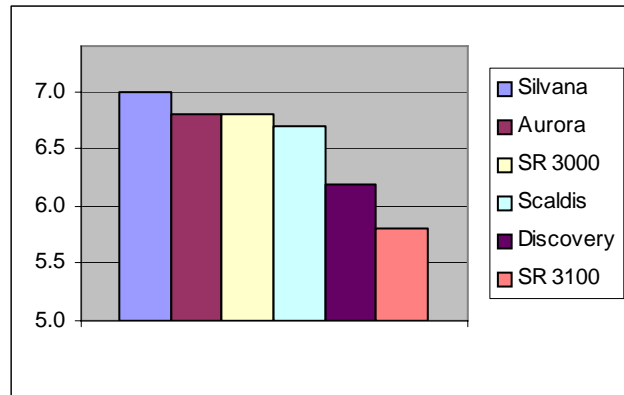

TRIAL DATA

1989 NTEP Fineleaf Fescue Test: 1990-1993 Data
Drought Tolerance (Dormancy) Mean Ratings 1-9;
9= No Dormancy. LSD 0.5. Top rated variety
Silvana 7.0. Bottom rated variety SR 3100 5.8

To see the full report visit www.ntep.org

SEEDING RATE

4-6 LBS/1,000 square feet for new establishment
2-3 LBS/1,000 square feet for overseeding

BENEFITS

- Performs Well in Low Maintenance Situations
- Low-Growing, Aggressive Crown
- Fine Texture with Deep-Green Color
- Good Resistance to Disease Complexes