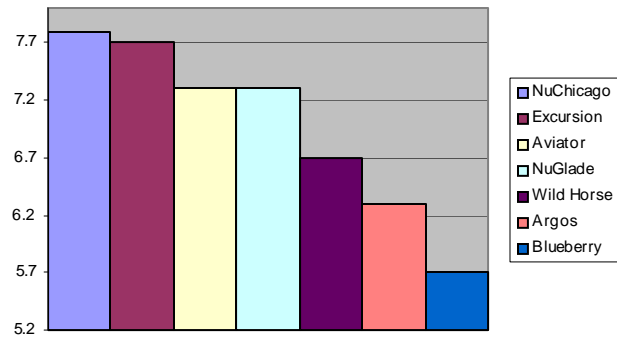

CHARACTERISTICS

AVIATOR Kentucky Bluegrass incorporates the most recent advancements in turfgrass breeding technology and brings it to the market place.

AVIATOR has exhibited above average resistance to red thread and snow molds. It also provides a dark green color, medium leaf texture and excellent density year around during the growing season. This grass is ideally suited for home lawns, commercial properties, parks, sod production, golf course roughs and sports fields.

AVIATOR...setting a new standard for quality and performance in Kentucky Bluegrass.

TRIAL DATA

2005 National Kentucky Bluegrass Report 2009 Data - Fall Density Mean

Ratings 1-9, 9=Maximum Density
Top variety is Belissimo 8.5. Bottom variety is Julia 5.3. LSD
1.4. See full report and more data available at www.ntep.org