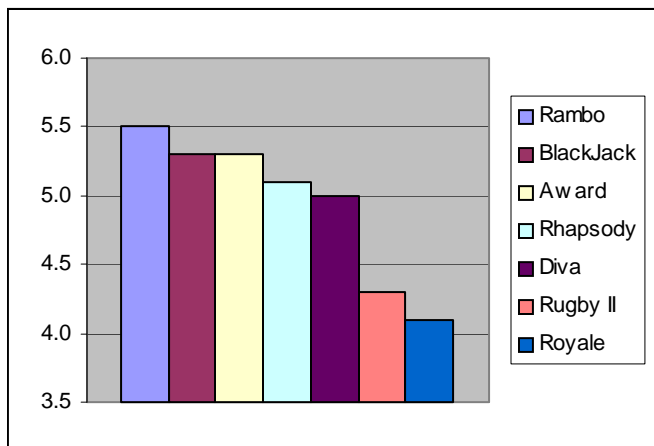

CHARACTERISTICS

BlackJack kentucky bluegrass is an improved variety that offers better disease resistance and turf performance over other varieties. **BlackJack** is a high seed yielder producing a small, high seed count per pound and is very dark in color.

BlackJack kentucky bluegrass is ideally suited for home lawns, commercial properties, golf course roughs, sod farms and other sites where a quality kentucky bluegrass is desired. It has shown to provide some resistance to powdery mildew and stem rust.

BlackJack mixes well with other Kentucky bluegrass, perennial ryegrass, fine fescue and tall fescue.

TRIAL DATA

2008 Rutgers Turfgrass Quality Ratings
Average
LSD 0.9

SEEDING RATES

3-4 LBS/1,000 square feet for new establishment
1-2 LBS/1,000 square feet for overseeding