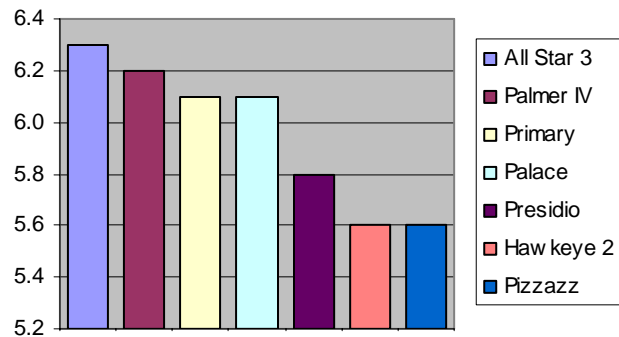

Perennial Ryegrass Blend

ClubHouse®

Product Sheet

CHARACTERISTICS

Clubhouse® Perennial Ryegrass Blend is comprised of the newest varieties on the market and incorporates the most recent advancements in turfgrass breeding technology.

Clubhouse® Perennial Ryegrass Blend varieties could feature **Primary**, **Palace** and **Presidio**. These varieties all exhibit a very dark color, fine leaf texture, excellent density, superior disease resistance and quick establishment.

Clubhouse®...setting the new standard for quality and performance.

TRIAL DATA

2004 NTEP National Perennial Ryegrass Test-2006 Data
Summary of Turfgrass Quality Ratings
1-9; 9=Ideal Turf, LSD Value = 0.2
Top variety Palmer V 6.4 & bottom variety Premier 4.6
To view the full report, please visit www.ntep.org