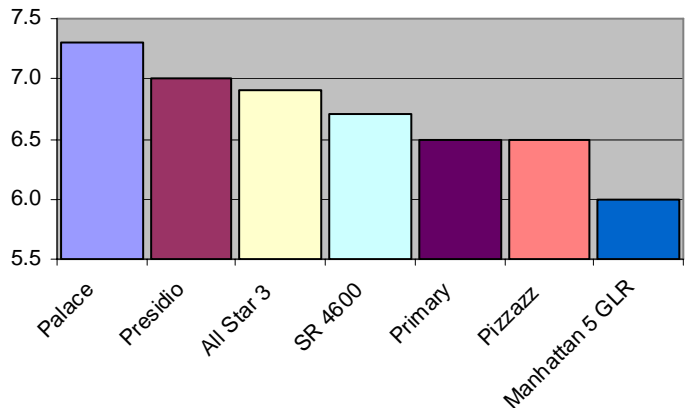

2004 National Perennial Ryegrass Test
2006 Data - Genetic Color
1-9; 9=Dark Green

Seeding the Future Together!

887 NW Grant Avenue
Corvallis, OR 97330
Phone: 541.757.1468 Fax: 541.757.1479
Toll Free: 888-681-7333
www.columbiaseeds.com