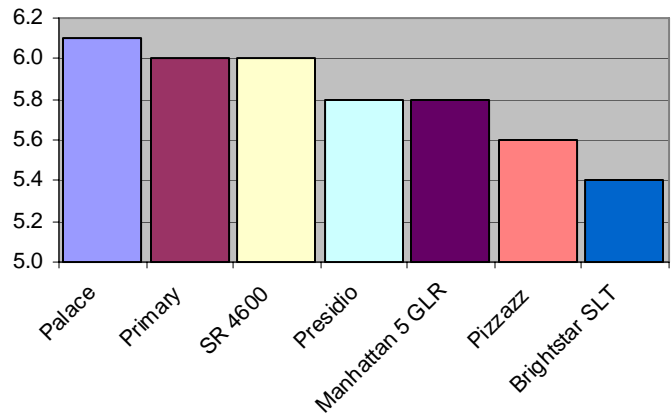

2004 National Perennial Ryegrass Test
2006 Data - Summary of Turfgrass Quality Ratings
1-9; 9=Ideal Turf