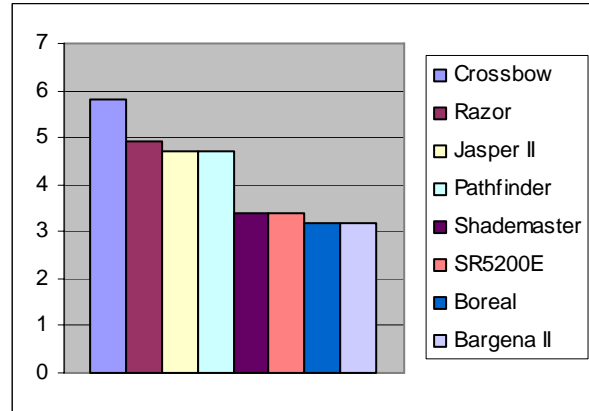

Creeping Red Fescue

Crossbow

Product Sheet

CHARACTERISTICS

Crossbow is the next generation of Creeping Red Fescue.

Crossbow combines superior density, up-right turf, dark blue-green color and improved disease resistance for a top quality turf. Crossbow's unique characteristics makes it highly desirable to blends with the newer varieties of Kentucky bluegrass and perennial ryegrass.

Crossbow is grown with a top quality Oregon farms with generations of fine fescue production experience which means you can expect excellent quality and genetic purity.

TRIAL DATA

2004 Turfgrass Quality Ratings
Rutgers University
2004 Turfgrass Proceedings
Ratings 1-9, 9=Ideal Turf