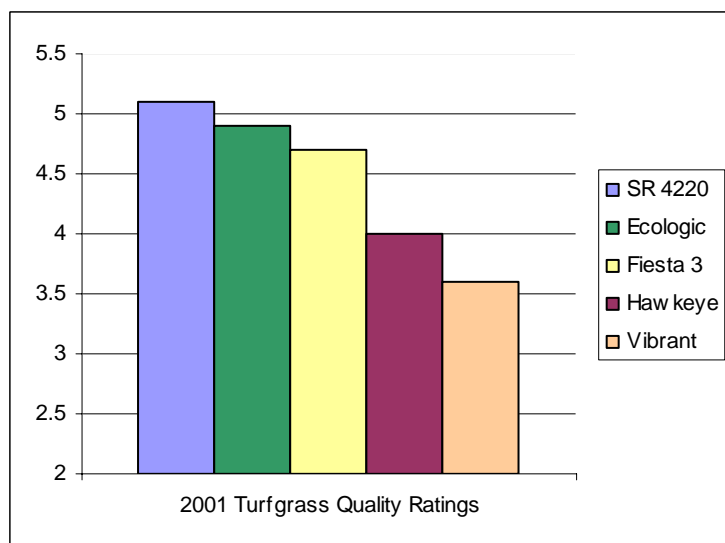

#### Characteristics:

*Ecologic* was selected in 1995 from the best clones in collections made along roadsides, curb strips, cemeteries and city parks in the Pacific Northwest. *Ecologic* exhibits very high tiller ratings producing a very dense stand of turf which is fine-textured, dark-green plant with a medium-tall growth habit. *Ecologic* was developed for disease resistance to Red Thread, Leaf Spot and Rust.

**Performance of Perennial Ryegrass Cultivars  
Established in 2000 at Adelphia, NJ  
2001—2002 Data  
Ratings 1-9, 9=Ideal Turf**