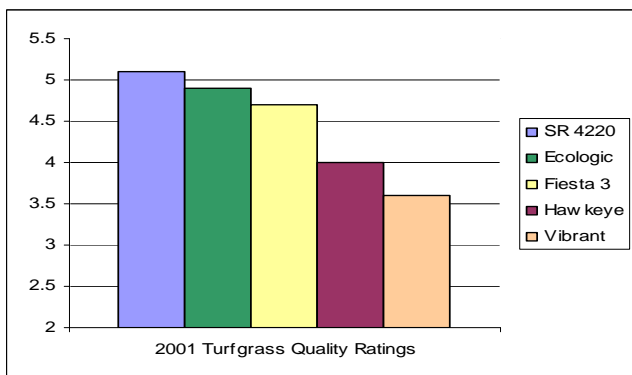

Turf Type Perennial Ryegrass

Ecologic

Product Sheet

CHARACTERISTICS

Ecologic was selected in 1995 from the best clones in collections made along roadsides, curb strips, cemeteries and city parks in the Pacific Northwest. **Ecologic** exhibits very high tiller ratings producing a very dense stand of turf which is fine-textured, dark-green plant with a medium-tall growth habit. **Ecologic** was developed for disease resistance to Red Thread, Leaf Spot and Rust.

TRIAL DATA

**Performance of Perennial Ryegrass Cultivars
Established in 2000 at Adelphia, NJ
2001—2002 Data
Ratings 1-9, 9=Ideal Turf**

SEEDING RATE

- Permanent Turf: 7-8 lbs./1,000 square feet
- Overseeding: 3-4 lbs./1,000 square feet
- Overseeding Warm Season Turf: 10-20 lbs./1,000 square feet