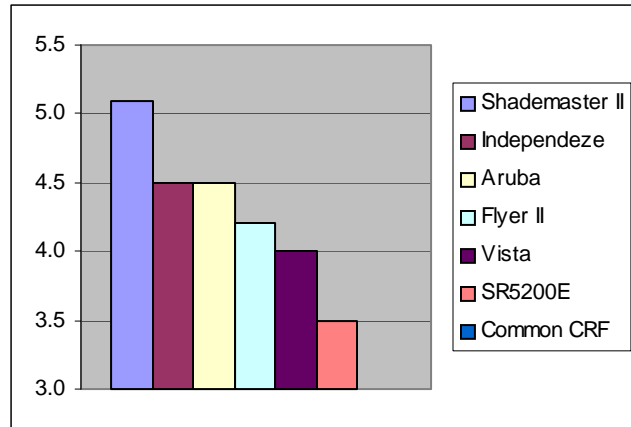

TRIAL DATA

1998 Rutgers Turfgrass Proceedings
Turf Quality
1998 Average

SEEDING RATE

4-6 LBS/1,000 square feet for new establishment
2-3 LBS/1,000 square feet for overseeding

BENEFITS

- Improved Turf Quality
- Excellent Density
- Resistant to Red Thread
- Resistant to Powder Mildew