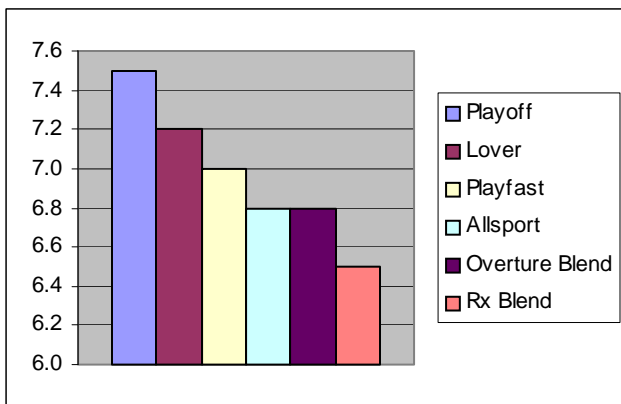

Perennial Ryegrass

PlayFast

Product Sheet

CHARACTERISTICS

Playfast Perennial Ryegrass is the next generation of overseeding varieties. **Playfast** has been developed and tested exclusively for use in overseeding winter dormant warm season grasses.

Playfast offers improved establishment for quicker play and provides excellent density through the winter and spring. It's outstanding dark green color, fine leaf texture and winter turf density creates a lush attractive turf.

Playfast offers excellent performance during the spring transition season and return to native warm season grasses.

TRIAL DATA

University of AZ
2009-2010 On-Site Overseeding Trial-
Seasonal Mean from 11.14.09-6.30.10
Tucson, AZ

Quality Mean Ratings 1-9, 9=Best Possible Turf. LSD 0.5

SEEDING RATE

Permanent Turf: 7-8 LBS/1,000 square feet
Overseeding Turf: 12-15 LBS/1,000 square feet

BENEFITS

- Improved Establishment For Quicker Play
- Medium Fine Leaf Texture
- Earlier Transition Compared to Other Varieties
- Good Winter Quality
- Superior Performance During the Cool Season