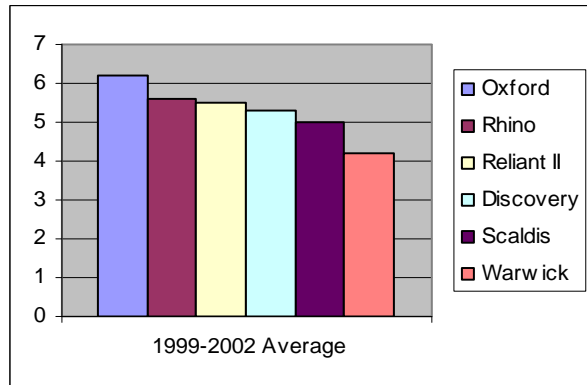

TRIAL DATA

2002 Rutgers Proceedings
Performance of Fine Fescue
Cultivars Seeded September
1998

SEEDING RATE

4-6 LBS/1,000 square feet for new seeding
2-3 LBS/1,000 square feet for overseeding

BENEFITS

- Quick Establishment
- Low-Growing, Aggressive Crown
- Fine Texture with Deep-Green Color
- Good Resistance to Disease Complexes