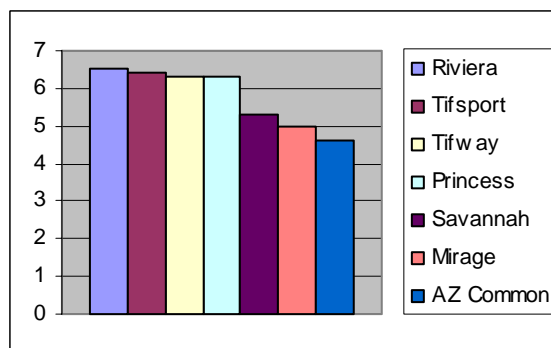

Turf Type Bermudagrass

Product Sheet

CHARACTERISTICS

From universities, industry associations and independent testing programs, **Riviera** has earned top rankings and consistent high praise.

Riviera's quality, color, texture, uniformity and density have been NTEP top-ranked in its class, five years running. Time after time, it has proven its exceptional disease resistance and stress tolerance.

Riviera brings you the best benefits of Bermudagrass—greater stress and wear resistance, faster recovery—plus it's the Bermuda with unbeaten cold tolerance. So plant **Riviera** later in the season and see exceptional winter survival compared with others.

TRIAL DATA

1997-2001 NTEP Final Report
Average Quality Rating
Ratings 1-9, 9=Ideal Turf

SEEDING RATE

2 LBS/1,000 square feet

BENEFITS

- Excellent Wear Tolerance
- Rich Color
- Cold Tolerance
- Excellent Disease Resistance