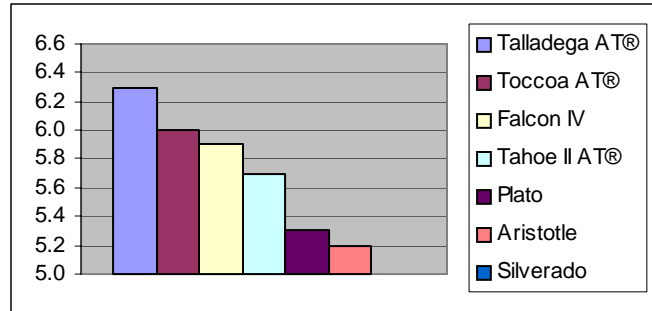

Tahoe II AT®

Turf Type Tall Fescue

Product Sheet

CHARACTERISTICS

Tahoe II AT® Turf Type Tall Fescue is the latest release from Columbia Seeds that expresses up to 50% rhizome production which helps it repair damaged areas of turf.

This variety maintains density throughout the growing season to provide a durable turf year round. Other features that **Tahoe II AT® Turf Type Tall Fescue** offer are dark green color, brown patch resistance, drought tolerance and excellent sod strength.

When looking for the best in turf type tall fescue choose **Tahoe II AT® Turf Type Tall Fescue** for your application use on home lawns, parks, sod production, sports fields and commercial properties.

TRIAL DATA

2006 NTEP Tall Fescue Test-2009 Data. Summary of Turfgrass Quality Ratings. Top variety Faith (6.7) and bottom variety Silverado (4.9). LSD 0.02. Mean Turfgrass Quality Ratings 1-9, 9=Ideal Turf. See full report and more data available at www.ntep.org

SEEDING RATE

8-10 LBS/1,000 square feet for new establishment
4-5 LBS/1,000 square feet for overseeding

BENEFITS

- Aggressive Tillering (AT®)
- Brown Patch Resistance
- Dark Green Color
- Drought Performance
- Great Sod Strength