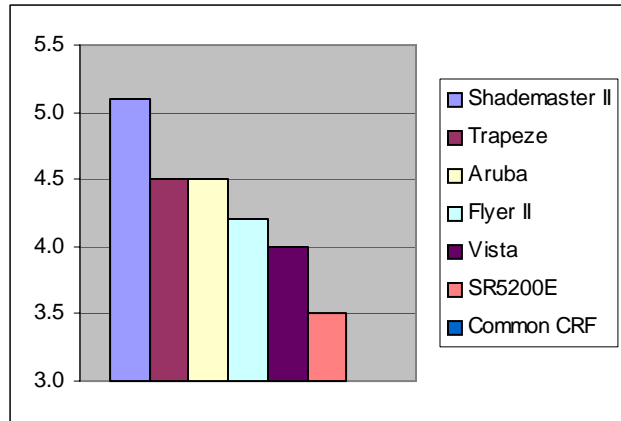

Creeping Red Fescue

Trapeze

Product Sheet

CHARACTERISTICS

Trapeze strong creeping red fescue is an advanced generation synthetic cultivar selected from the half-sib progenies of five clones. The variety was screened for turf uniformity, resistance to net blotch, resistance to powdery mildew and high seed yield.

In turf trials, Trapeze has improved turf density and a brilliant green color for an attractive, high quality turf.

Trapeze has also shown good resistance to red thread and powdery mildew.

TRIAL DATA

1998 Rutgers Turfgrass Proceedings
Turf Quality
1998 Average
Ratings 1-9, 9=Ideal Turf