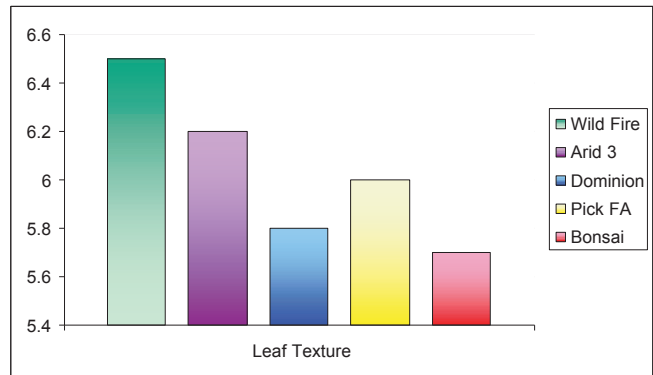

EXCELLENT DENSITY

SLOW GROWING

DISEASE RESISTANT

FINE TEXTURE

QUICK FACTS

WILDFIRE is a new Tall Fescue developed to combine premium lawn performance with the hardiness, adaptability, excellent heat and drought tolerance as the traditional Tall Fescue lawn. **WILDFIRE'S** root system draws moisture from deep in the soil and keeps the grass leaf green while growing when most other cool season grass species have gone dormant from heat and drought stress.

SELLING POINTS

-  FINE TEXTURE
-  DISEASE RESISTANT
-  HIGH DENSITY
-  SLOW GROWING

SEEDING RATE

7-8 lbs/ 1,000 sq. feet

TRIAL DATA

2000 NTEP Progress Report

877 NW Grant Avenue
 Corvallis, OR 97330
 Ph: 541-757-1468 • Fax: 541-757-1479
 Toll Free: 888-681-7333