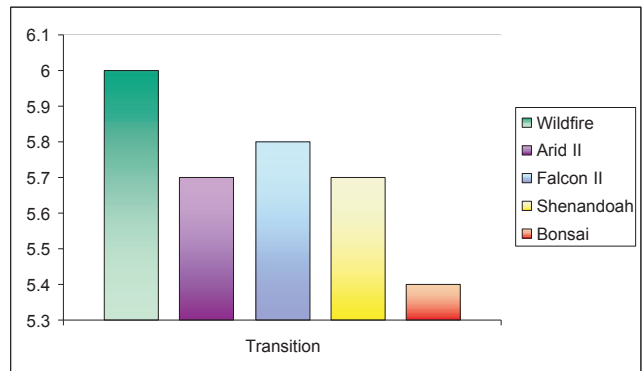

EXCELLENT DENSITY

SLOW GROWING

DISEASE RESISTANT

FINE TEXTURE

QUICK FACTS

WILDFIRE is a new Tall Fescue developed to combine premium lawn performance with the hardiness, adaptability, excellent heat and drought tolerance as the traditional Tall Fescue lawn. **WILDFIRE'S** root system draws moisture from deep in the soil and keeps the grass leaf green while growing when most other cool season grass species have gone dormant from heat and drought stress.

SELLING POINTS

-  FINE TEXTURE
-  DISEASE RESISTANT
-  HIGH DENSITY
-  SLOW GROWING

SEEDING RATE

7-8 lbs/ 1,000 sq. feet

TRIAL DATA

2000 NTEP Progress Report

877 NW Grant Avenue
 Corvallis, OR 97330
 Ph: 541-757-1468 • Fax: 541-757-1479
 Toll Free: 888-681-7333