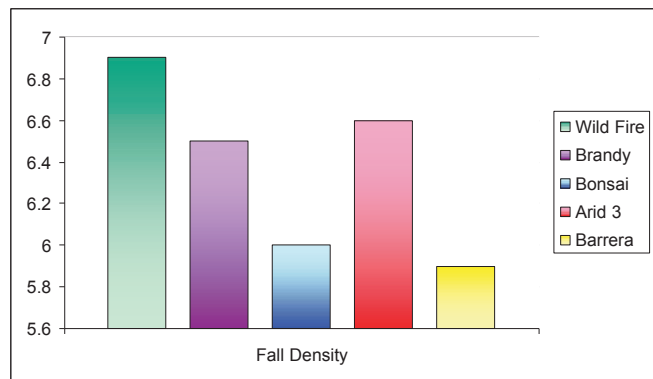

SELLING POINTS

-  FINE TEXTURE
-  DISEASE RESISTANT
-  HIGH DENSITY
-  SLOW GROWING

SEEDING RATE

7-8 lbs/ 1,000 sq. feet

TRIAL DATA

2000 NTEP Progress Report

877 NW Grant Avenue
 Corvallis, OR 97330
 Ph: 541-757-1468 • Fax: 541-757-1479
 Toll Free: 888-681-7333