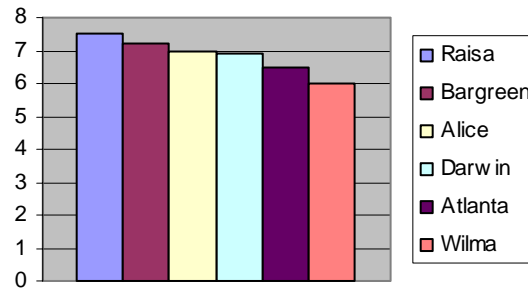

TRIAL DATA

Table L3
Chewings Fescue Lawn
Turfgrass Seed 2003
Bingley, West Yorkshire
England

SEEDING RATE

4-7 LBS/1,000 square feet

BENEFITS

- Excellent Density
- High Shoot Density
- Quick Establishment
- Good Disease Resistance