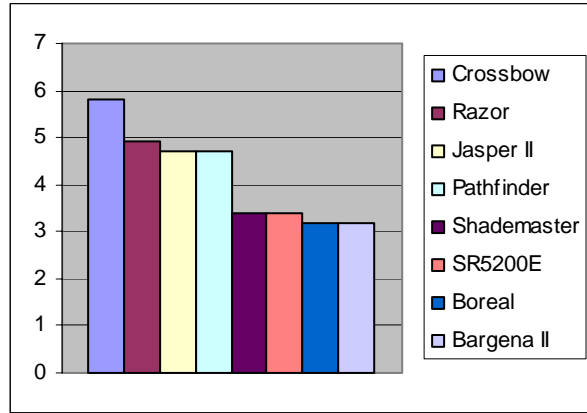

Creeping Red Fescue

Crossbow

Product Sheet

CHARACTERISTICS

Crossbow is the next generation of Creeping Red Fescue.

Crossbow combines superior density, up-right turf, dark blue-green color and improved disease resistance for a top quality turf. Crossbow's unique characteristics makes it highly desirable to blends with the newer varieties of Kentucky bluegrass and perennial ryegrass.

Crossbow is grown with a top quality Oregon farms with generations of fine fescue production experience which means you can expect excellent quality and genetic purity.

TRIAL DATA

2004 Turfgrass Quality Ratings
Rutgers University
2004 Turfgrass Proceedings
Ratings 1-9, 9=Ideal Turf

SEEDING RATE

5-6 LBS/1,000 square feet for new establishment

BENEFITS

- Dark Green Color
- Excellent Density
- Up-Right Turf
- Good Leaf Spot Resistance

Seeding the Future Together!

887 NW Grant Avenue
Corvallis, OR 97330
Phone: 541-757-1468 Fax: 541-757-1479
Toll Free: 888-681-7333
www.columbiaseeds.com