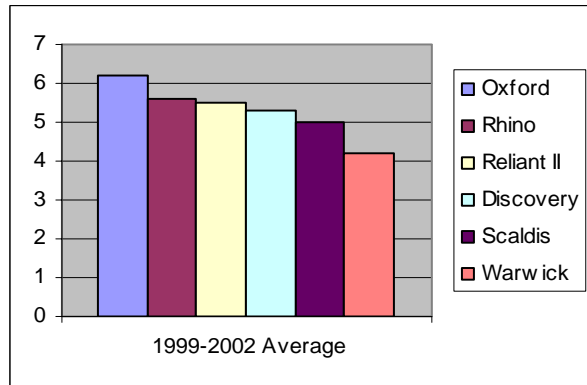

TRIAL DATA

2002 Rutgers Proceedings
Performance of Fine Fescue
Cultivars Seeded September
1998

SEEDING RATE

4-6 LBS/1,000 square feet

BENEFITS

- Quick Establishment
- Low-Growing, Aggressive Crown
- Fine Texture with Deep-Green Color
- Good Resistance to Disease Complexes