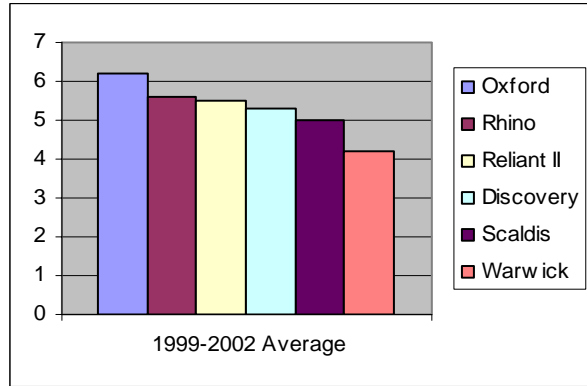

TRIAL DATA

2002 Rutgers Proceedings
Performance of Fine Fescue
Cultivars Seeded September
1998

SEEDING RATE

4-6 LBS/1,000 square feet

BENEFITS

- Quick Establishment
- Low-Growing, Aggressive Crown
- Fine Texture with Deep-Green Color
- Good Resistance to Disease Complexes