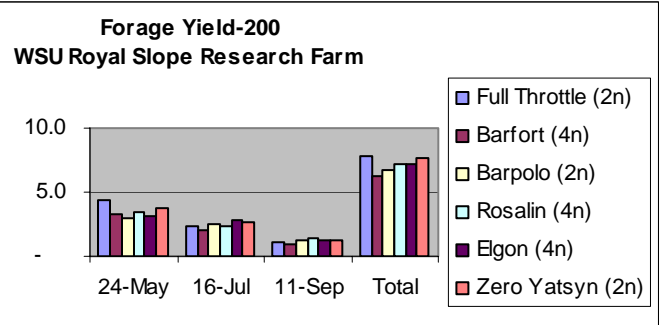

Full Throttle Advantages:

- ☑ High Yields
- ☑ High Protein Levels
- ☑ Drought Tolerant
- ☑ Improved Persistence
- ☑ Dense Stand