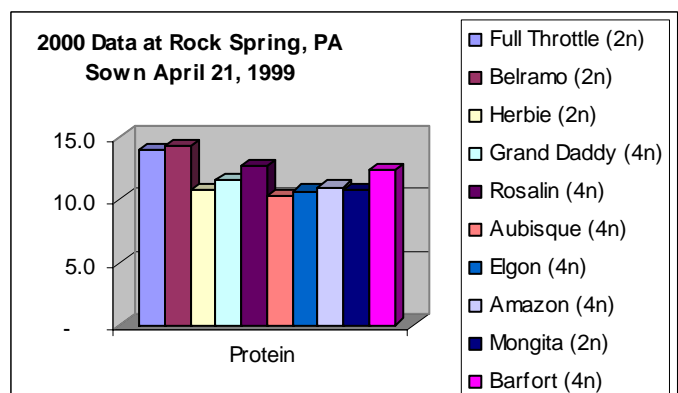

Seeding the Future Together!

887 NW Grant Avenue
Corvallis, OR 97330
Phone: 888-681-7333
Fax: 541-757-1479
www.columbiaseeds.com