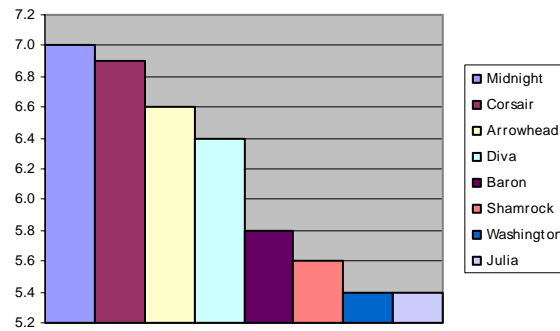

Kentucky Bluegrass

CORSAIR

Product Sheet

CHARACTERISTICS

CORSAIR Kentucky Bluegrass incorporates the most recent advancements in turfgrass breeding technology and brings it to the market place.

CORSAIR has exhibited high resistance to rust and powdery mildew. It also provides a dark green color, fine leaf texture and excellent density year around during the growing season. This grass is ideally suited for home lawns, commercial properties, parks, sod production, golf course roughs and sports fields.

CORSAIR...setting a new standard for quality and performance in Kentucky Bluegrass.

TRIAL DATA

2005 National Kentucky Bluegrass Report
2006 Data
Genetic Color Tolerance
Ratings 1-9, 9=Dark Green

SEEDING RATES