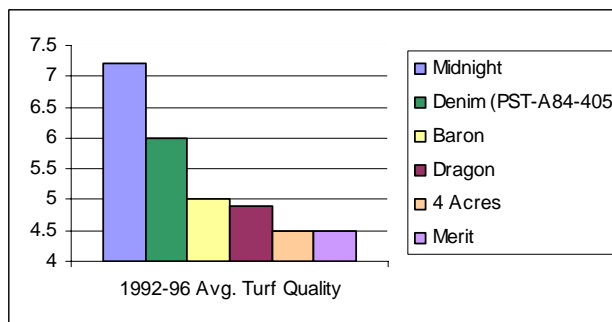

CHARACTERISTICS

DENIM Kentucky Bluegrass has better overall turf quality, stripe smut resistance, low maintenance performance, winter color and traffic tolerance than other Kentucky Bluegrasses. **DENIM'S** disease resistance, good spring green-up, winter color and summer performance make it ideal to blend with other Kentucky Bluegrasses. **DENIM** performs well in mixes with Perennial Ryegrass, Fine Fescues, and Tall Fescue. **DENIM** is an excellent choice for home lawns, commercial properties, parks, golf course roughs, sod production and sports fields.

Performance of Kentucky bluegrass cultivars and selections in a turf trial seeded in Sept. 1991 at Adelphia, NJ Ratings 1-9, 9=Best

SEEDING RATES

3-4 LBS/1,000 square feet for new establishment
1-2 LBS/1,000 square feet for overseeding