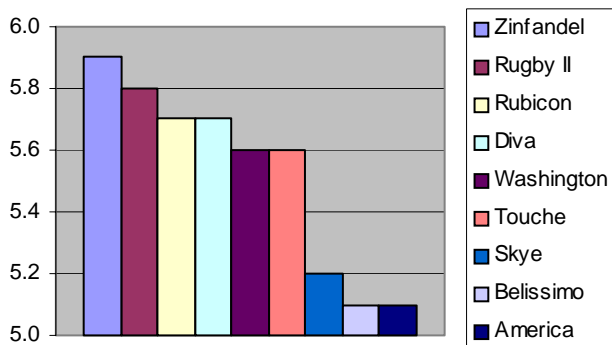

Kentucky Bluegrass

RUBICON

Product Sheet

CHARACTERISTICS

RUBICON is a new release that is classified as "Other Type". This variety has shown excellent performance in all types of situations, such as home lawns, sod production, parks, sports fields, commercial properties, golf course fairways, tees and roughs. **RUBICON** has shown excellent disease resistance to red thread, leaf spot and stem rust.

RUBICON has shown excellent performance grown under traffic stress and superior density during the growing season. This variety blends very well with other top performing Kentucky Bluegrasses. Will mix with other grass species like perennial ryegrass, fine fescue and tall fescue.

When looking for a top performing Kentucky Bluegrass, **RUBICON** will deliver!

TRIAL DATA

2005 National Kentucky Bluegrass Test
20006 Data
Turfgrass Quality Ratings Schedule "A"
Ratings 1-9, 9=Ideal Turf