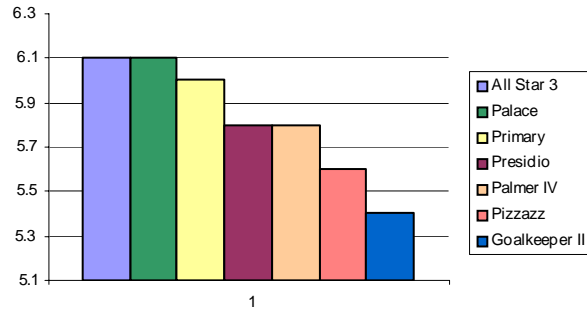

Perennial Ryegrass

ClubHouse

Product Sheet

CHARACTERISTICS

Clubhouse Perennial Ryegrass Blend is comprised of the newest varieties on the market and incorporates the most recent advancements in turfgrass breeding technology.

Clubhouse varieties feature **Primary**, **Palace** and **Presidio**. These varieties all exhibit a very dark color, fine leaf texture, excellent density and quick establishment.

Clubhouse...setting the new standard for quality and performance.

TRIAL DATA

2004 NTEP National Perennial Ryegrass Test
2006 Data
Summary of Turfgrass Quality Ratings
9=Ideal Turf

SEEDING RATE

Permanent: 7-8 LBS/1,000 sq. feet
Overseeding Fairways: 10-15 LBS/1,000 sq. feet
Overseeding Greens: 30-40 LBS/1,000 sq. feet