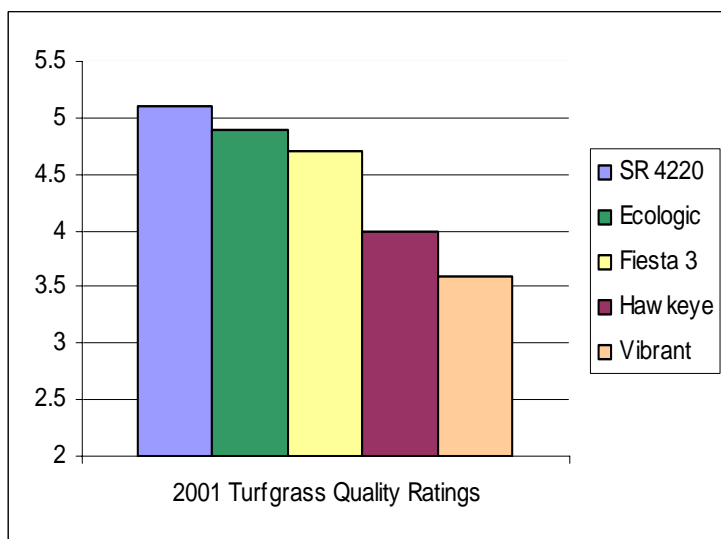

ECOLOGIC

Perennial Ryegrass

Product Sheet

Characteristics:

Ecologic was selected in 1995 from the best clones in collections made along roadsides, curb strips, cemeteries and city parks in the Northwest. Ecologic exhibits very high tiller ratings providing a very dense stand. Ecologic is a fine-textured, dark-green plant with a medium-tall growth habit.

Ecologic was developed for disease resistance to Red Thread, Leaf Spot and Rust.

**Performance of Perennial Ryegrass Cultivars
Established in 2000 at Adelphia, NJ
2001—2002 Data
Ratings 1-9, 9=Ideal Turf**