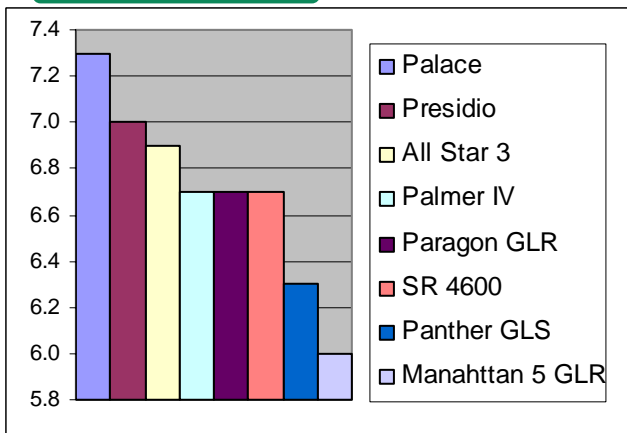

Turf Type Perennial Ryegrass

Palace

Product Sheet

CHARACTERISTICS

Palace is a progeny collection that exhibits excellent turf quality, even under the highest management levels. **Palace** was developed to provide a dark green, dense turf that can withstand a number of disease complexes and environmental conditions.

Palace has shown excellent resistance to Gray Leaf Spot in a recent NTEP trial as well as resistance to brown patch, red thread, brown blight, crown rust, stripe rust and leaf spot. With a fine leaf texture and dense turf, **Palace** consistently rated near the top for wear tolerance.

Palace has shown excellent winter activity and is able to survive the winter with little damage.

TRIAL DATA

National Turfgrass Evaluation Program
2006 Progress Report
Genetic Color
Ratings 1-9, 9= Dark Green