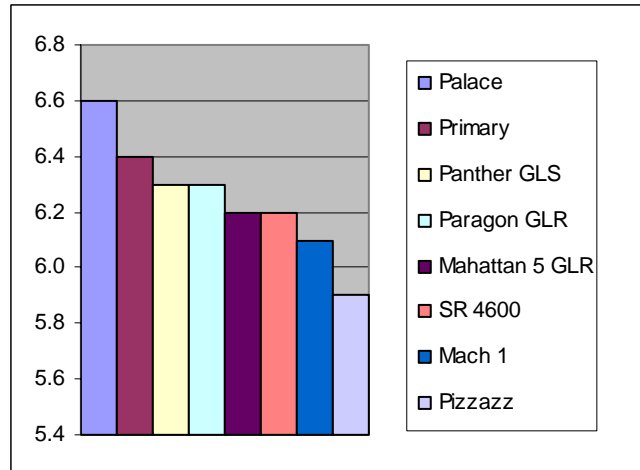

TRIAL DATA

National Turfgrass Evaluation Program
2006 Progress Report
Schedule B Maintenance (Athletic Field)
Ratings 1-9, 9=Ideal Turf

SEEDING RATE

Permanent Turf: 7-8 lbs./1,000 square feet
Overseeding: 20 - 25 lbs./1,000 square feet

BENEFITS

- Excellent Resistance to Gray Leaf Spot
- Fine Leaf Texture
- Dark Green Genetic Color
- Excellent Wear Tolerance
- Great Turf Density
- Handles Close Mowing