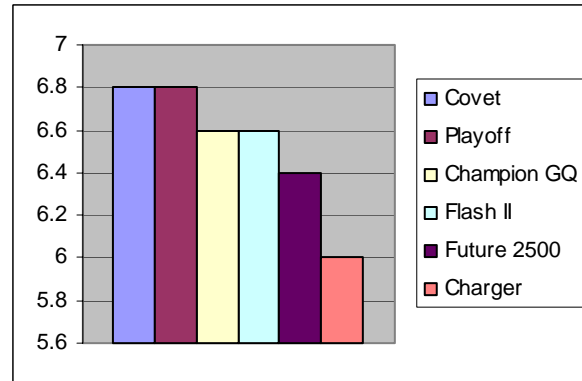

TRIAL DATA

USGA/GCSAA/NTEP
2004 On-Site Overseeding Trial
At Marana, AZ
Quality Mean Ratings 1-9, 9=Ideal Turf

SEEDING RATE

Permanent Turf: 7-8 LBS/1,000 square feet
Overseeding Turf: 12-15 LBS/1,000 square feet

BENEFITS

- Excellent Establishment
- Medium Fine Leaf Texture
- Good Winter Quality
- Excellent Spring Density