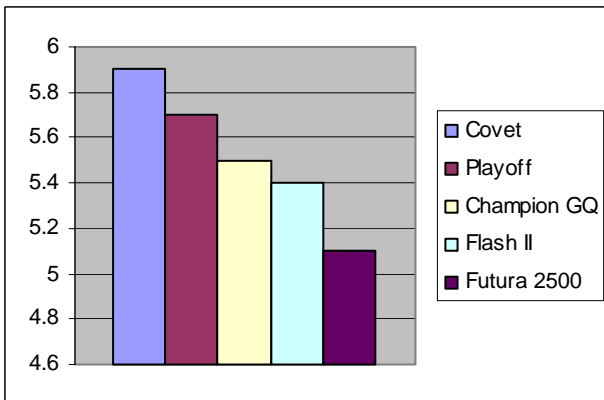

Perennial Ryegrass

Playoff

Product Sheet

CHARACTERISTICS

Playoff Perennial Ryegrass is the next generation of overseeding varieties. **Playoff** has been developed and tested exclusively for use in overseeding winter dormant warm season grasses.

Playoff establishes very quickly and provides excellent ground cover through the winter and spring. It's outstanding dark green color, fine leaf texture and winter turf density creates a lush attractive turf.

Playoff offers excellent performance during the spring transition season and return to native warm season grasses.

TRIAL DATA

USGA/GCSAA/NTEP
2004 On-Site Overseeding Trial
At Pinehurst, NC
Quality Mean Ratings 1-9, 9=Ideal Turf