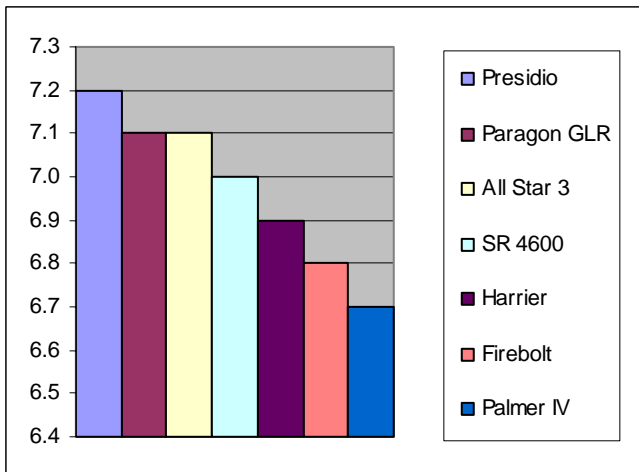

Turf Type Perennial Ryegrass

Presidio

Product Sheet

CHARACTERISTICS

Presidio has a very dark green genetic color and forms a dense, attractive turf. This variety is particularly adapted to the Mid-Atlantic region which has hot humid summers and cold extended winter conditions. Presidio contains germplasm that has been screened for resistance to Brown Patch, Pythium, Red Thread and Leafspot diseases.

Parent lines have been incorporated into Presidio that have winter hardiness and resistance to snow mold. Presidio has exhibited excellent seedling vigor and rapidly forms a high quality turf. Presidio is endophyte enhanced for resistance to stress caused by specific insect pests.

TRIAL DATA

National Turfgrass Evaluation Program
2006 Progress Report
Summer Density
Ratings 1-9, 9= Maximum Density