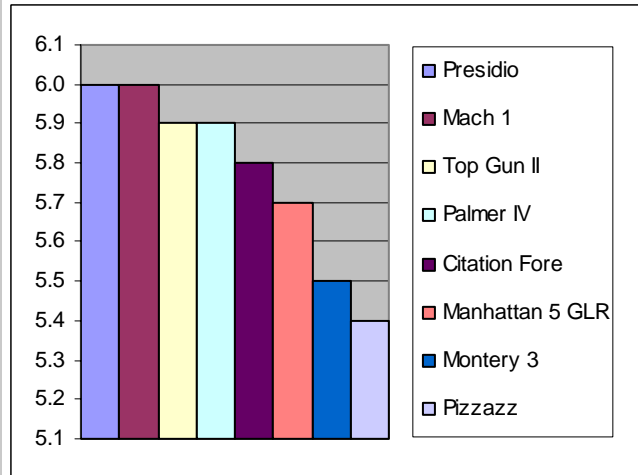

TRIAL DATA

National Turfgrass Evaluation Program
2006 Progress Report
Schedule A Maintenance (Fairway)
Ratings 1-9, 9=Ideal Turf

SEEDING RATE

Permanent Turf: 7-8 lbs./1,000 square feet
Overseeding: 20 - 25 lbs./1,000 square feet

BENEFITS

- Dark Green Genetic Color
- Excellent Seedling Vigor
- Excellent Spring and Summer Density
- Excellent Brown Patch Resistance
- Handles Close Mowing