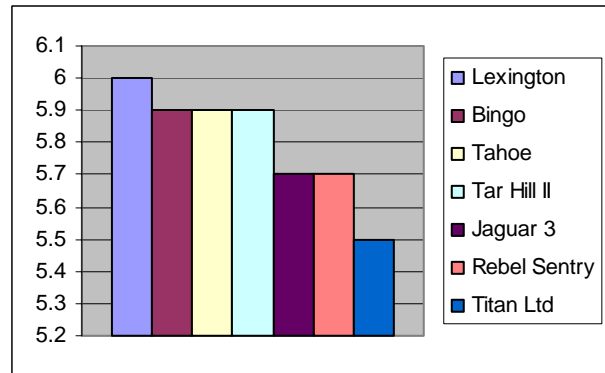

Armada is quick to establish and features excellent resistance to a complex of diseases including brown patch and leaf spot.

In addition to excellent heat and drought tolerance, Armada exhibits good wear resistance, early spring green up, fine leaved textured, dark green color that provides an exceptional turf under many applications.

TRIAL DATA

2001 National Tall Fescue Test
2002-05 Data Report
Genetic Color Rating
Ratings 1-9, 9= Darkest Color

TRIAL DATA

2001 National Tall Fescue Test
2002-05 Data Report
Summary of Turfgrass Rating
Ratings 1-9, 9=Ideal Turf