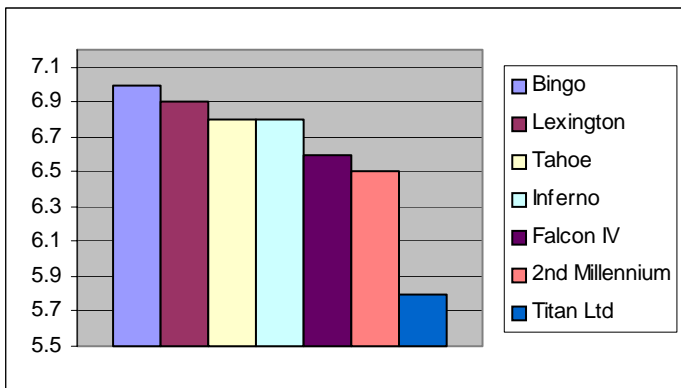

Turf Type Tall Fescue Blend

Armada

Product Sheet

CHARACTERISTICS

Armada turf type tall fescue blend is particularly adapted for the Transition and Northern zones. With improved varieties such as Lexington, Bingo, Tahoe, and Yosemite comprising the blend, Armada has shown improved color, texture and density.

Armada is quick to establish and features excellent resistance to a complex of diseases including brown patch and leaf spot.

In addition to excellent heat and drought tolerance, Armada exhibits good wear resistance, early spring green up, fine leaved textured, dark green color that provides an exceptional turf under many applications.

TRIAL DATA

2001 National Tall Fescue Test
2002-05 Data Report
Genetic Color Rating
Ratings 1-9, 9= Darkest Color

TRIAL DATA

2001 National Tall Fescue Test
2002-05 Data Report
Summary of Turfgrass Rating
Ratings 1-9, 9=Ideal Turf