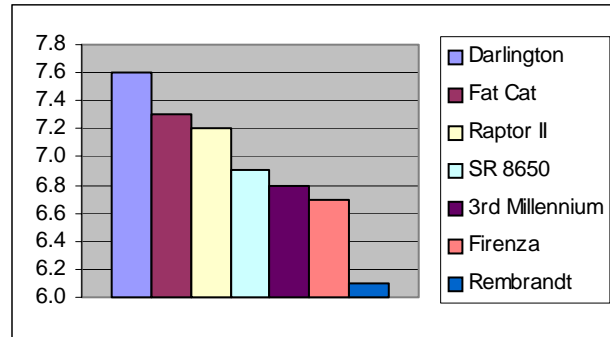

Turf Type Tall Fescue

Darlington

Product Sheet

CHARACTERISTICS

Darlington Turf Type Tall Fescue is one of the darkest green colored varieties on the market today according to the 2007 NTEP test. This variety has shown top notch performance in the hot humid Southeast region.

Other attributes that make **Darlington Turf Type Tall Fescue** stand out are maintaining color throughout the winter months, fine leaf texture, brown patch resistance and performance during drought conditions. This variety provides superior density throughout the growing season in all parts of the US due to its aggressive tillering ability which also helps repair damaged areas of turf.

When looking for the best in turf type tall fescue choose **Darlington Turf Type Tall Fescue** for your application use on home lawns, parks, sod production, sports fields and commercial properties.

TRIAL DATA

2006 National Tall Fescue Test
2007 Data
Genetic Color
Ratings 1-9, 9=Dark Green Color

SEEDING RATE

8-10 LBS/1,000 square feet for new establishment
4-5 LBS/1,000 square feet for overseeding

BENEFITS

- Improved Summer Activity
- Very Dark Green Color
- Good Brown Patch Resistance
- Drought Performance
- Superior Density During the Growing Season