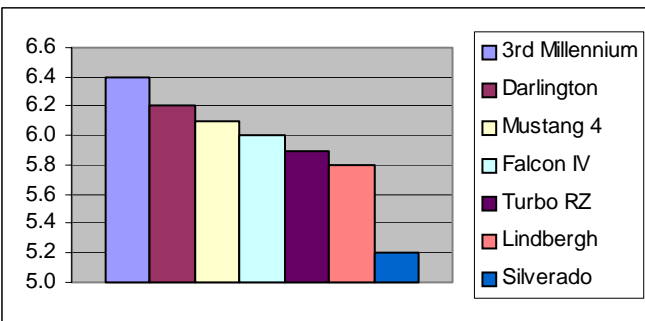

Other attributes that make **Darlington Turf Type Tall Fescue** stand out are maintaining color throughout the winter months, fine leaf texture, brown patch resistance and performance during drought conditions. This variety provides superior density throughout the growing season in all parts of the US due to its aggressive tillering ability which also helps repair damaged areas of turf.

When looking for the best in turf type tall fescue choose **Darlington Turf Type Tall Fescue** for your application use on home lawns, parks, sod production, sports fields and commercial properties.

TRIAL DATA

2006 National Tall Fescue Test
2007 Data
Genetic Color
Ratings 1-9, 9=Dark Green Color

SEEDING RATE

8-10 LBS/1,000 square feet for new establishment
4-5 LBS/1,000 square feet for overseeding

BENEFITS

- Improved Summer Activity
- Very Dark Green Color
- Good Brown Patch Resistance
- Drought Performance
- Superior Density During the Growing Season

2006 National Tall Fescue Test
2007 Data
Maintenance Using "Schedule B"
Ratings 1-9, 9=Ideal Turf

Seeding the Future Together!

887 NW Grant Avenue
Corvallis, OR 97330
Phone: 541-757-1468 Fax: 541-757-1479
Toll Free: 888-681-7333
www.columbiaseeds.com