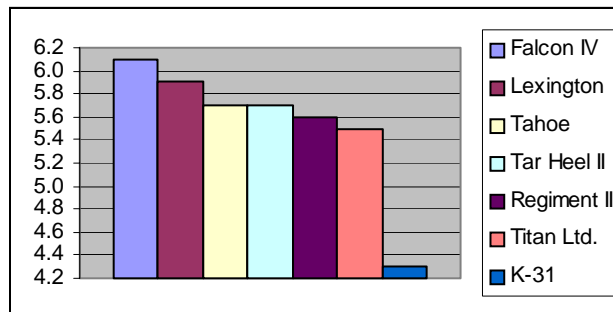

Turf Type Tall Fescue

Tahoe

Product Sheet

CHARACTERISTICS

Tahoe is an advanced generation variety developed from naturalized selections for improved summer performance and overall turf quality.

Tahoe exhibits very good turf quality, genetic color, summer turf density, good leaf texture, early spring green-up, brown patch resistance and improved wear tolerance.

Tahoe is adapted well for the Southeast, South, Mid-Atlantic, Midwest and Western regions. It has shown good disease resistance and good recuperative potential due to aggressive tillers.

TRIAL DATA

2001 National Tall Fescue Test
2002-05 Data
Maintenance Using "Schedule B"
Ratings 1-9, 9=Ideal Turf