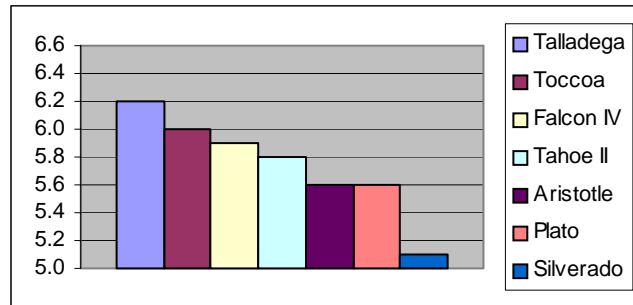

Turf Type Tall Fescue

Tahoe II

Product Sheet

CHARACTERISTICS

Tahoe II Turf Type Tall Fescue is the latest release from Columbia Seeds that expresses up to 50% rhizome production which helps it repair damaged areas of turf.

This variety maintains density throughout the growing season to provide a durable turf year round. Other features that **Tahoe II Turf Type Tall Fescue** offer are dark green color, brown patch resistance, drought tolerance and excellent sod strength.

When looking for the best in turf type tall fescue choose **Tahoe II Turf Type Tall Fescue** for your application use on home lawns, parks, sod production, sports fields and commercial properties.

TRIAL DATA

2006 National Tall Fescue Test
2007 Data

Summary of Turfgrass Mean Quality Ratings
Ratings 1-9, 9=Ideal Turf

SEEDING RATE

8-10 LBS/1,000 square feet for new establishment
4-5 LBS/1,000 square feet for overseeding

BENEFITS

- Rhizome Production
- Brown Patch Resistance
- Dark Green Color
- Drought Performance
- Great Sod Strength