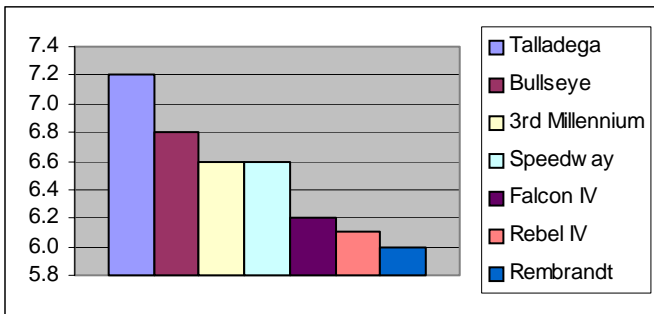

2006 National Tall Fescue Test
2007 Data
Brown Patch (Warm Temperature)
Ratings 1-9, 9=No Disease