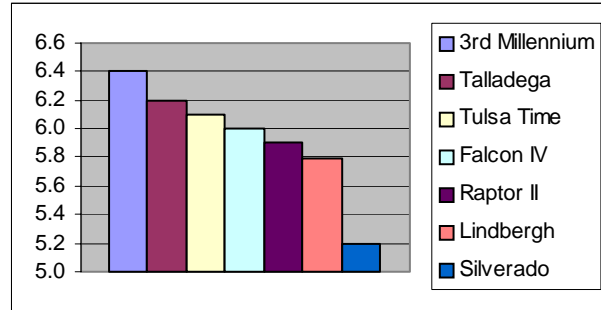

Talladega

Turf Type Tall Fescue

Product Sheet

CHARACTERISTICS

Talladega Turf Type Tall Fescue was developed for superior performance in the Transition Zone and Southeast part of the US. This variety provides superior density throughout the growing season in all parts of the US due to its aggressive tillering ability which also helps repair damaged areas of turf.

This variety has shown to have excellent resistance to Brown Patch in hot humid climates. Other accomplished benefits that **Talladega Turf Type Tall Fescue** offers are very good performance in drought conditions, fine leaf texture and quick establishment. In the 2007 NTEP Tall Fescue data, **Talladega Turf Type Tall Fescue** was shown to have very good sod strength compared to other varieties.

When looking for the best in turf type tall fescue choose **Talladega Turf Type Tall Fescue** for your application use on home lawns, parks, sod production, sports fields and commercial properties.

TRIAL DATA

2006 National Tall Fescue Test
2007 Data
Maintenance Using "Schedule B"
Ratings 1-9, 9=Ideal Turf

SEEDING RATE

8-10 LBS/1,000 square feet for new establishment
4-5 LBS/1,000 square feet for overseeding

BENEFITS

- Improved Summer Activity
- Excellent Brown Patch Resistance
- Dark Green Color
- Drought Performance
- Superior Density During the Growing Season