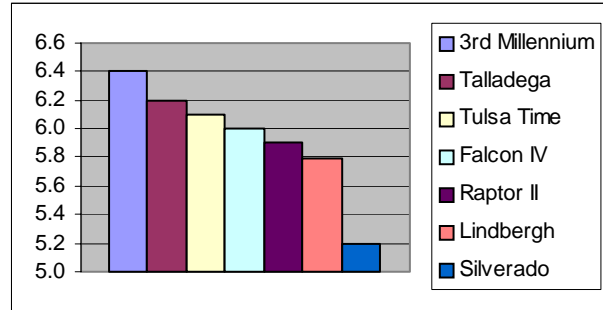

Talladega

Turf Type Tall Fescue

Product Sheet

CHARACTERISTICS

Talladega Turf Type Tall Fescue was developed for superior performance in the Transition Zone and Southeast part of the US. This variety provides superior density throughout the growing season in all parts of the US due to its aggressive tillering ability which also helps repair damaged areas of turf.

This variety has shown to have excellent resistance to Brown Patch in hot humid climates. Other accomplished benefits that **Talladega Turf Type Tall Fescue** offers are very good performance in drought conditions, fine leaf texture and quick establishment. In the 2007 NTEP Tall Fescue data, **Talladega Turf Type Tall Fescue** was shown to have very good sod strength compared to other varieties.

When looking for the best in turf type tall fescue choose **Talladega Turf Type Tall Fescue** for your application use on home lawns, parks, sod production, sports fields and commercial properties.

TRIAL DATA

2006 National Tall Fescue Test
2007 Data
Maintenance Using "Schedule B"
Ratings 1-9, 9=Ideal Turf

SEEDING RATE

8-10 LBS/1,000 square feet for new establishment
4-5 LBS/1,000 square feet for overseeding

BENEFITS

- Improved Summer Activity
- Excellent Brown Patch Resistance
- Dark Green Color
- Drought Performance
- Superior Density During the Growing Season