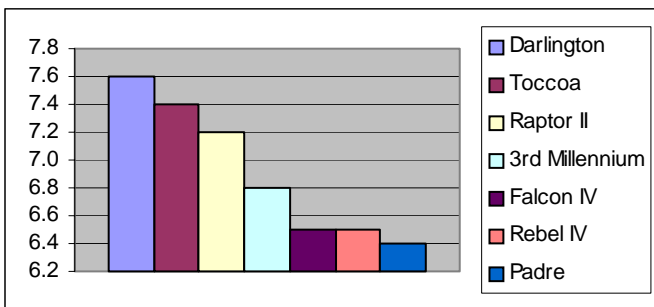

When looking for the best in turf type tall fescue choose **Toccoa Turf Type Tall Fescue** for your application use on home lawns, parks, sod production, sports fields and commercial properties.

TRIAL DATA

2006 National Tall Fescue Test
2007 Data
Mean Quality Ratings
Ratings 1-9, 9=Ideal Turf

SEEDING RATE

8-10 LBS/1,000 square feet for new establishment
4-5 LBS/1,000 square feet for overseeding

BENEFITS

- Excellent Brown Patch Resistance
- Superior Density During the Growing Season
- Dark Green Color
- Drought Performance
- Maintains Color During Winter Months