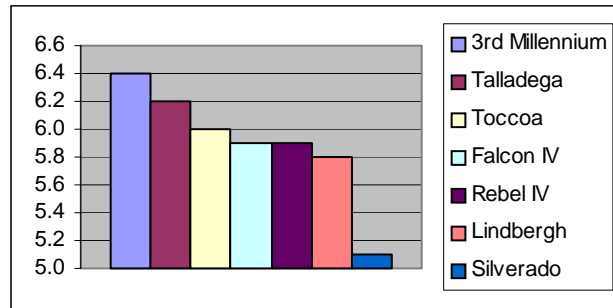

Toccoa

Turf Type Tall Fescue

Product Sheet

CHARACTERISTICS

Toccoa Turf Type Tall Fescue is a new generation tall fescue that offers outstanding performance and lower growth habit for reduced clippings. Toccoa has shown to perform exceptionally well in the Southeast part of the US.

This variety has shown to have very good resistance to Brown Patch in hot humid climates. Other benefits that **Toccoa Turf Type Tall Fescue** offers are very good performance in drought conditions, early spring green up, fine leaf texture and dark green color. In the 2007 NTEP Tall Fescue data, **Toccoa Turf Type Tall Fescue** was shown to have very good sod strength compared to other varieties. **Toccoa Turf Type Tall Fescue** aggressive tillering helps maintain it's density and the ability to repair damaged areas of turf.

When looking for the best in turf type tall fescue choose **Toccoa Turf Type Tall Fescue** for your application use on home lawns, parks, sod production, sports fields and commercial properties.

TRIAL DATA

2006 National Tall Fescue Test
2007 Data
Mean Quality Ratings
Ratings 1-9, 9=Ideal Turf

SEEDING RATE

8-10 LBS/1,000 square feet for new establishment
4-5 LBS/1,000 square feet for overseeding

BENEFITS

- Excellent Brown Patch Resistance
- Superior Density During the Growing Season
- Dark Green Color
- Drought Performance
- Maintains Color During Winter Months