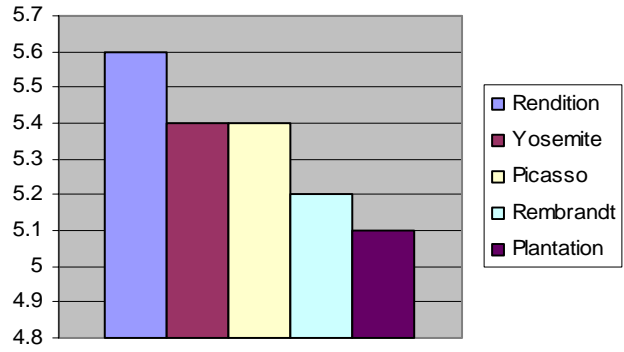

Tall Fescue

YOSEMITE

Product Sheet

CHARACTERISTICS

Yosemite is an extremely dark and low growing tall fescue. It is an eye catching tall fescue due to its color, especially for sod production. Yosemite is well adapted to the Midwest, Mid Atlantic and the Western States.

Yosemite has excellent seedling vigor establishing a fine textured, dense turf. It has shown good resistance to a complex of diseases including leaf spot and brown patch.

TRIAL DATA

	Establish.	Leaf Spot	Brown Patch
	9/2000	11/2000	2001 Avg.
Rendition	7.6	5.7	5.8
Yosemite	5.7	3.7	6.2
Picasso	6.0	5.3	4.8
Rembrandt	6.0	4.7	5.2
Plantation	6.7	4.7	5.0

Rutgers University
Performance of Tall Fescue at
Adelphi, New Jersey
August, 2000
9=Best Performance

TRIAL DATA

Rutgers University
Performance of Tall Fescue at
Adelphi, New Jersey
August, 2000
9=Best Performance

SEEDING RATE

8-10 LBS/1,000 square feet for new establishment
4-5 LBS/1,000 square feet for overseeding

BENEFITS

- Excellent Mowability
- Stunning Dark Green Color
- Fine Texture
- Good overall disease resistance